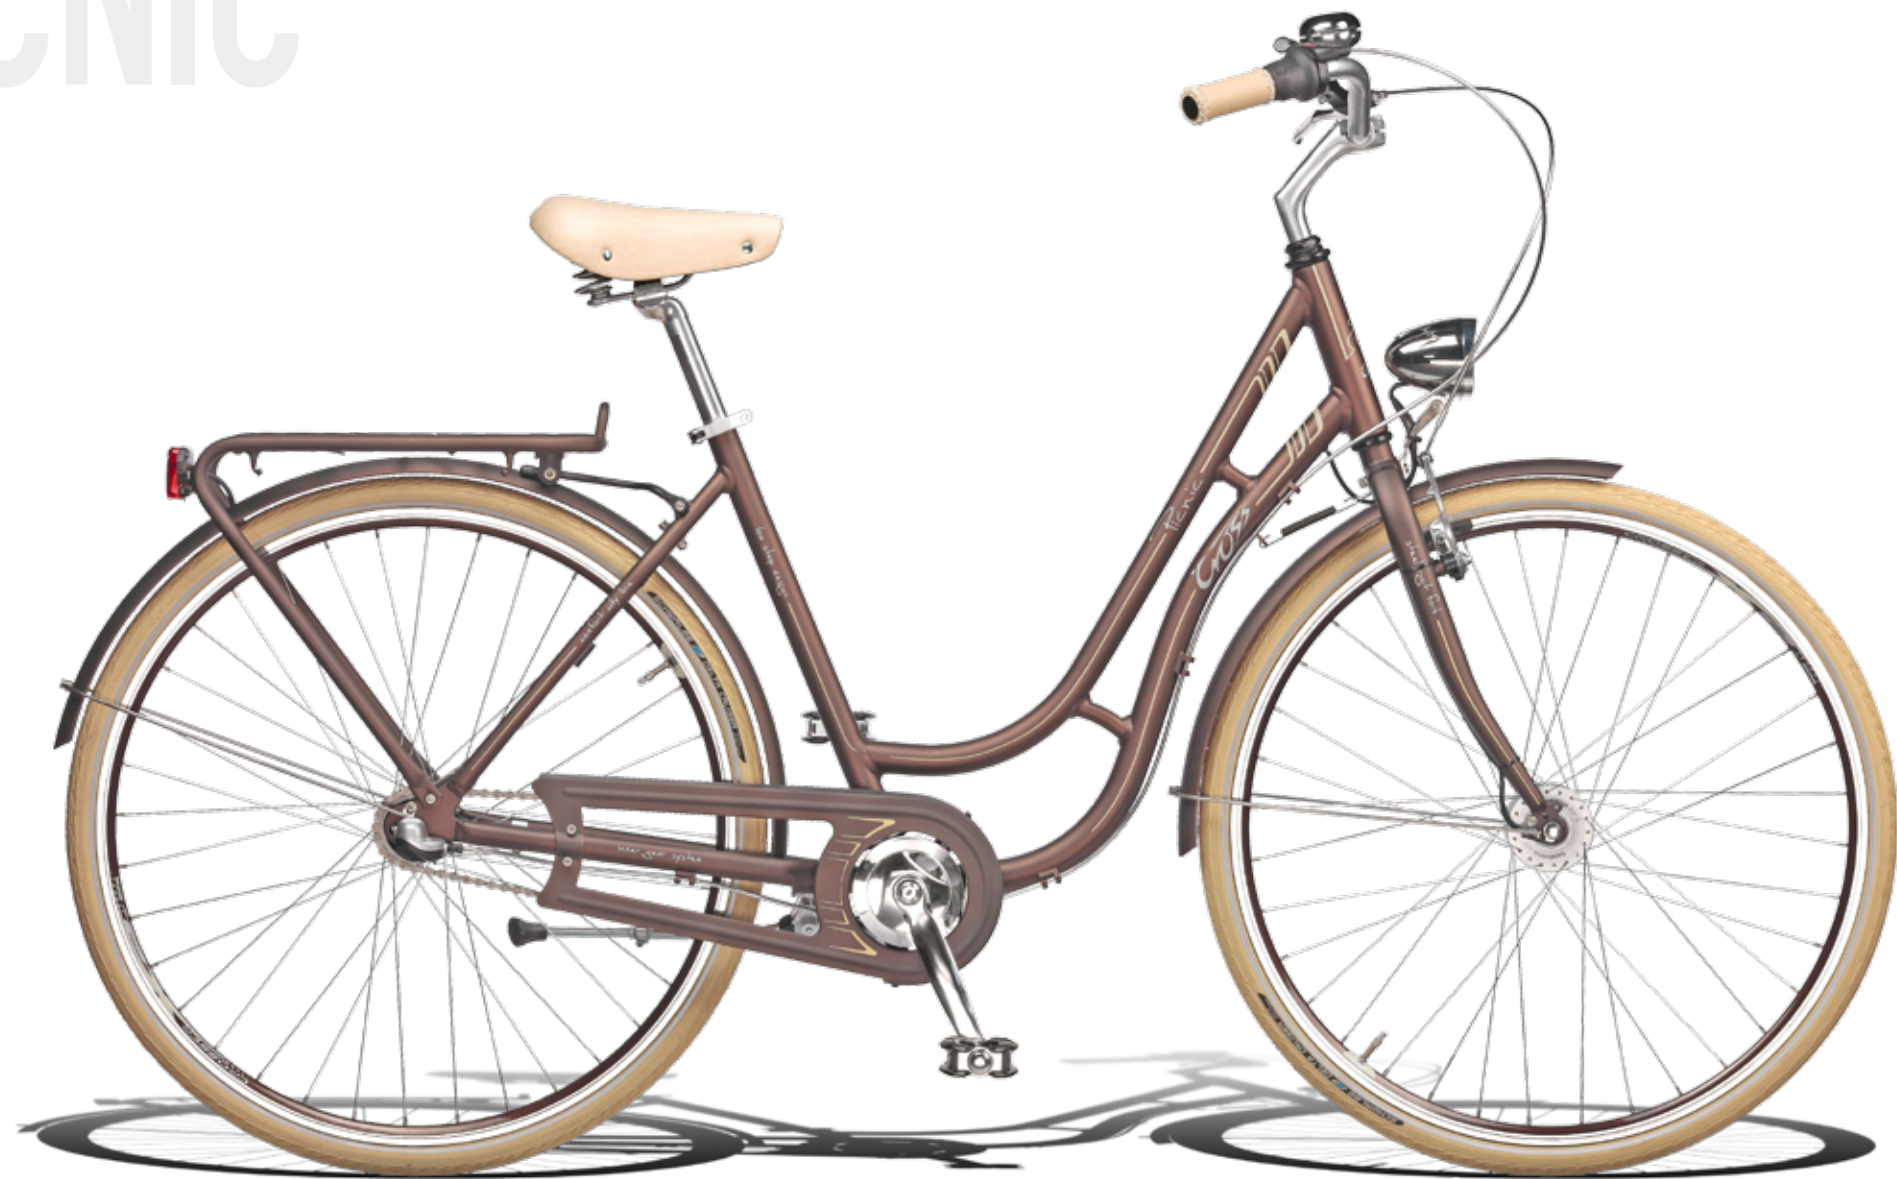

PICNIC

frame Alloy, Low Step, Retro Style 700C x 450 / 500 / 550 mm
forks Steel rigid fork
gears 3 speed SHIMANO NEXUS INTER-3 coaster brake
brakes PROMAX V-brakes
wheels Double wall X2, 36 spokes