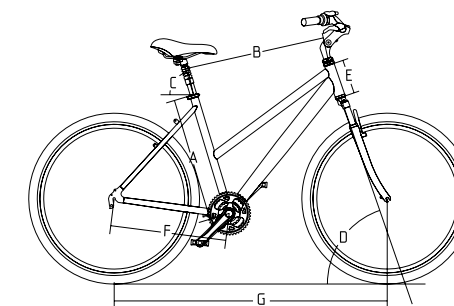

28" wheels size - Lady
(trapez type) frames

	frame size (A)	B	C	D	E	F	G
Quest	M / 440	537.0	73.0°	71.0°	135.0	445.0	1049.5
	L / 480	550.0	73.0°	71.0°	145.0	445.0	1064.9
	XL / 520	565.0	73.0°	71.0°	155.0	445.0	1080.3
Flydy	M / 440	545.0	72.5°	70.5°	145.0	450.0	1065.8
	L / 480	553.3	72.5°	70.5°	160.0	450.0	1076.4
	XL / 520	562.9	72.5°	70.5°	175.0	450.0	1086.9
Journey	M / 440	534.0	72.0°	71.0°	135.0	460.0	1056.0
	L / 480	547.9	72.0°	71.0°	145.0	460.0	1071.0
	XL / 520	564.5	72.0°	71.0°	160.0	460.0	1087.0
Amber	M / 440	534.9	72.5°	70.5°	135.0	450.0	1056.0
	L / 480	548.5	72.5°	70.5°	145.0	450.0	1071.0
	XL / 520	564.0	72.5°	70.5°	160.0	450.0	1087.0
Galatea	M / 450	543.7	72.5°	70.5°	135.0	450.0	1068.2
	L / 500	563.9	72.5°	70.5°	145.0	450.0	1088.6
	XL / 550	587.1	72.5°	70.5°	160.0	450.0	1109.1
Arena	M / 440	534.9	72.5°	70.5°	135.0	450.0	1056.0
	L / 480	548.5	72.5°	70.5°	145.0	450.0	1071.0
	XL / 520	564.0	72.5°	70.5°	160.0	450.0	1087.0
Travel	M / 440	534.7	72.5°	70.5°	130.0	440.0	1046.2
	L / 480	548.4	72.5°	70.5°	145.0	440.0	1061.7
	XL / 520	563.7	72.5°	70.5°	160.0	440.0	1077.2
Citerra	M / 440	534.9	72.5°	70.5°	135.0	450.0	1056.0
	L / 480	548.5	72.5°	70.5°	145.0	450.0	1071.0
	XL / 520	564.0	72.5°	70.5°	160.0	450.0	1087.0

GEOMETRY SIZE CHART