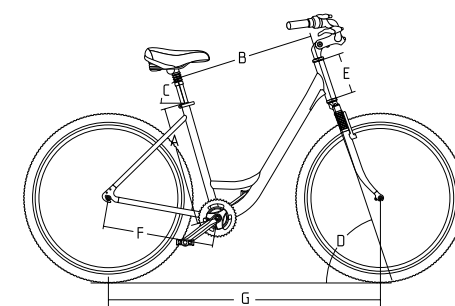

28" wheels size - Low Step
(wave & connect type) frames

	frame size (A)	B	C	D	E	F	G
Tiara	M / 440	559.5	72.5°	70.5°	160.0	450.0	1082.1
	L / 480	567.5	72.5°	70.5°	160.0	450.0	1092.1
	XL / 520	578.8	72.5°	70.5°	160.0	450.0	1102.1
Galatea LS	M / 450	543.5	72.5°	70.5°	145.0	450.0	1068.2
	L / 500	563.9	72.5°	70.5°	145.0	450.0	1088.6
	XL / 550	589.8	72.5°	70.5°	145.0	450.0	1109.1
Arena LS	M / 460	587.8	69.9°	70.0°	180.0	460.0	1096.3
	L / 500	596.6	69.9°	70.0°	180.0	460.0	1106.3
	XL / 540	613.3	69.9°	70.0°	180.0	460.0	1121.3
Elegra	26" x 440	590.0	72.5°	70.0°	140.0	450.0	1121.2
	M / 700C x 440	595.4	72.5°	70.0°	140.0	465.0	1142.4
	L / 700C x 480	597.0	72.5°	70.0°	140.0	465.0	1142.4
Riviera	S / 430	585.1	73.0°	70.0°	170.0	470.0	1131.7
	M / 480	589.3	73.0°	70.0°	170.0	470.0	1137.9
	L / 530	598.0	73.0°	70.0°	170.0	470.0	1143.9
Trendy	XL / 570	603.8	73.0°	70.0°	170.0	470.0	1183.4
	L / 500	545.4	70.0°	70.0°	175.0	460.0	1064.6
Citerra	XL / 550	559.4	70.0°	70.0°	175.0	460.0	1074.6
	M / 450	573.9	72.5°	70.5°	160.0	465.0	1107.9
Picnic	L / 500	586.6	72.5°	70.5°	170.0	465.0	1123.3
	XL / 550	602.9	72.5°	70.5°	170.0	465.0	1138.3
	M / 450	588.5	68.0°	70.0°	180.0	490.0	1129.6
	L / 500	615.9	67.0°	70.5°	180.0	490.0	1139.3
	XL / 550	651.5	66.0°	71.0°	180.0	490.0	1151.4