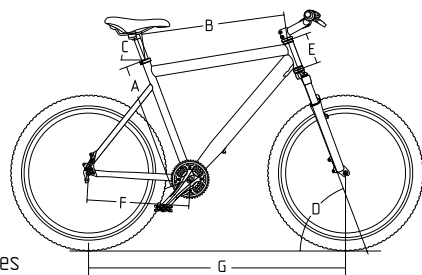

- A seat tube length (mm)
- B effective top tube length (mm)
- C seat tube angle
- D head tube angle
- E head tube length (mm)
- F chain stay length (mm)
- G wheel base (mm)

26" wheels size
Mountain type frames