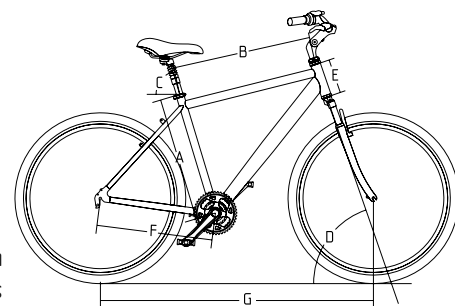

- A seat tube length (mm)
- B effective top tube length (mm)
- C seat tube angle
- D head tube angle
- E head tube length (mm)
- F chain stay length (mm)
- G wheel base (mm)

28" wheels size - Man
(diamond type) frames

	frame size (A)	B	C	D	E	F	G
Quest	M / 480	560.0	73.0°	71.0°	135.0	445.0	1074.5
	L / 520	575.1	73.0°	71.0°	145.0	445.0	1089.9
	XL / 560	591.6	73.0°	71.0°	155.0	445.0	1105.3
	XXL / 600	609.5	73.0°	71.0°	165.0	445.0	1120.6
Flyent	L / 480	532.2	72.5°	70.5°	145.0	450.0	1075.8
	XL / 530	569.1	72.5°	70.5°	160.0	450.0	1091.4
	XXL / 580	587.6	72.5°	70.5°	175.0	450.0	1106.9
Journey	M / 480	563.9	72.0°	71.0°	135.0	460.0	1087.0
	L / 520	580.8	72.0°	71.0°	145.0	460.0	1102.0
	XL / 560	599.7	72.0°	71.0°	160.0	460.0	1118.0
	XXL / 600	619.8	72.0°	71.0°	175.0	460.0	1134.0
Avalon	M / 480	559.7	73.0°	70.5°	135.0	450.0	1087.0
	L / 520	576.1	73.0°	70.5°	145.0	450.0	1102.0
	XL / 560	593.8	73.0°	70.5°	160.0	450.0	1118.0
	XXL / 600	612.6	73.0°	70.5°	175.0	450.0	1134.0
Galatone	L / 500	563.9	72.5°	70.5°	145.0	450.0	1088.6
	XL / 550	587.1	72.5°	70.5°	160.0	450.0	1109.1
	XXL / 600	612.7	72.5°	70.5°	175.0	450.0	1129.7

	frame size (A)	B	C	D	E	F	G
Areal	M / 480	559.7	73.0°	70.5°	135.0	450.0	1087.0
	L / 520	576.1	73.0°	70.5°	145.0	450.0	1102.0
	XL / 560	593.8	73.0°	70.5°	160.0	450.0	1118.0
	XXL / 600	612.6	73.0°	70.5°	175.0	450.0	1134.0
Travel	M / 480	559.2	72.5°	70.5°	130.0	440.0	1071.2
	L / 520	576.1	72.5°	70.5°	145.0	440.0	1086.7
	XL / 560	591.7	72.5°	70.5°	160.0	440.0	1101.8
	XXL / 600	611.0	72.5°	70.5°	175.0	440.0	1117.8
Trendy	XL / 550	559.4	70.0°	70.0°	175.0	460.0	1074.6
	XXL / 600	578.2	70.0°	70.0°	175.0	460.0	1084.6
Citerra	M / 480	559.7	73.0°	70.5°	135.0	450.0	1087.0
	L / 520	576.1	73.0°	70.5°	145.0	450.0	1102.0
	XL / 560	593.8	73.0°	70.5°	160.0	450.0	1118.0
	XXL / 600	612.7	73.0°	70.5°	175.0	450.0	1134.0
Spria	M / 470	533.0	75.0°	72.5°	120.0	428.0	1016.4
	L / 530	545.9	75.0°	72.5°	135.0	428.0	1024.0
	XL / 570	554.5	75.0°	72.5°	135.0	428.0	1024.0
	XXL / 610	568.3	75.0°	72.5°	165.0	428.0	1038.2