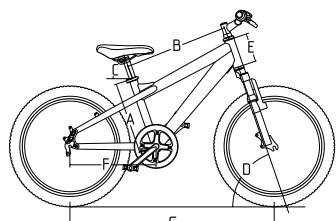

frame size (A)	B	C	D	E	F	G
Grip							
	M / 440	569.7	72.5°	71.5°	105.0	440.0	1082.5
	L / 480	589.5	72.5°	71.5°	110.0	440.0	1102.7
	XL / 520	616.5	72.5°	71.5°	120.0	440.0	1127.5
	XXL / 560	639.1	72.5°	71.5°	140.0	440.0	1148.8
Big Foot							
	S / 400	559.9	73.75°	71.5°	115.0	450.0	1067.7
	M / 450	577.3	73.75°	71.5°	115.0	450.0	1088.9
	L / 510	593.9	73.75°	71.5°	125.0	450.0	1110.2

Gravito S slopy frame design
Gravita S
26"/24"/20" wheels size

	frame size (A)	B	C	D	E	F	G
S 26							
	350	553.8	73.0°	71.0°	120.0	425.0	1050.0
S 24							
	320	507.6	73.0°	71.0°	120.0	405.0	984.4
S 20							
	290	435.3	71.0°	71.0°	120.0	360.0	860.0

CROSS
CROSSER

Registered trademarks of CROSS Ltd.
Specifications are subject to change without notice.
www.crosscycle.com