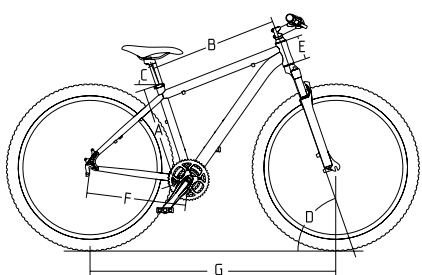

29" wheels size
Mountain type frames